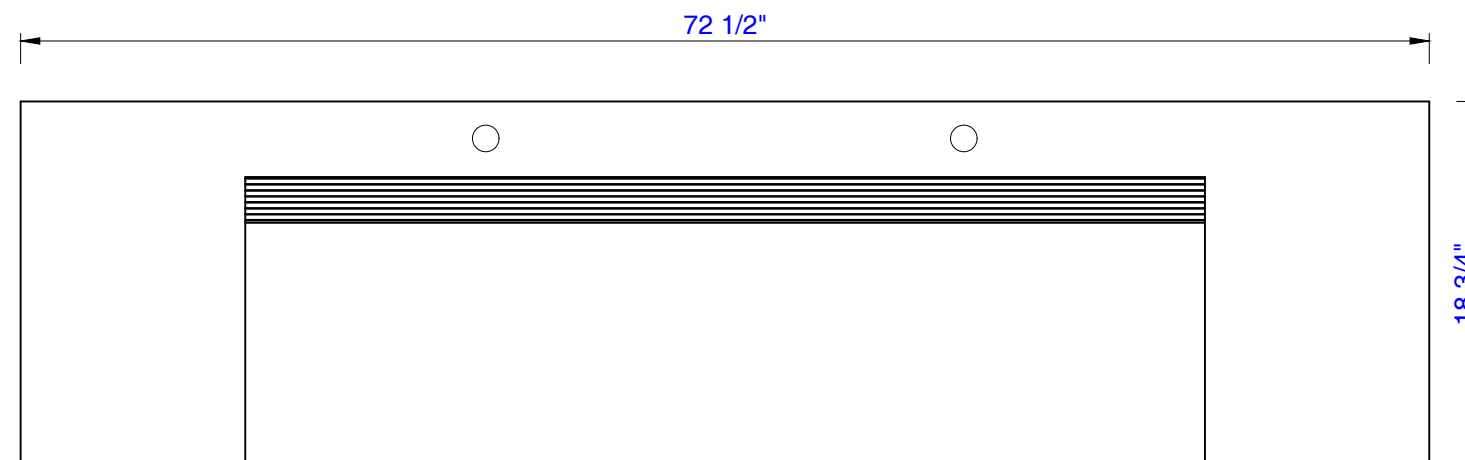

72"

Item Number:  
210-V72-GW  
210-V72-WLT  
210-V72-WW

JAMES MARTIN

VANITIES™

**Linear 72" Cabinet**  
Diagrams with Dimensions  
page 01 of 03

NOTE ONE: Countertop with integrated sink is shown on this cabinet  
NOTE TWO: This vanity does not have a Backsplash.

Version:201912

72"

Item Number:  
210-V72-GW  
210-V72-WLT  
210-V72-WW

JAMES MARTIN

VANITIES™

**Linear 72" Cabinet**  
Diagrams with Dimensions  
page 02 of 03

Top

Cabinet level 1

Cabinet level 3

**NOTE ONE:** Countertop with integrated sink is shown on this cabinet.

Version:201912

72"

Item Number:  
210-V72-GW  
210-V72-WLT  
210-V72-WW

JAMES MARTIN

VANITIES™

**Linear 72" Cabinet**  
Diagrams with Dimensions  
page 03 of 03

# Linear 1842mm Cabinet

Diagrams with Dimensions

page 02 of 03

NOTE ONE: Countertop with integrated sink is shown on this cabinet.

Version:201912

1842mm

Item Number:  
210-V72-GW  
210-V72-WLT  
210-V72-WW

JAMES MARTIN