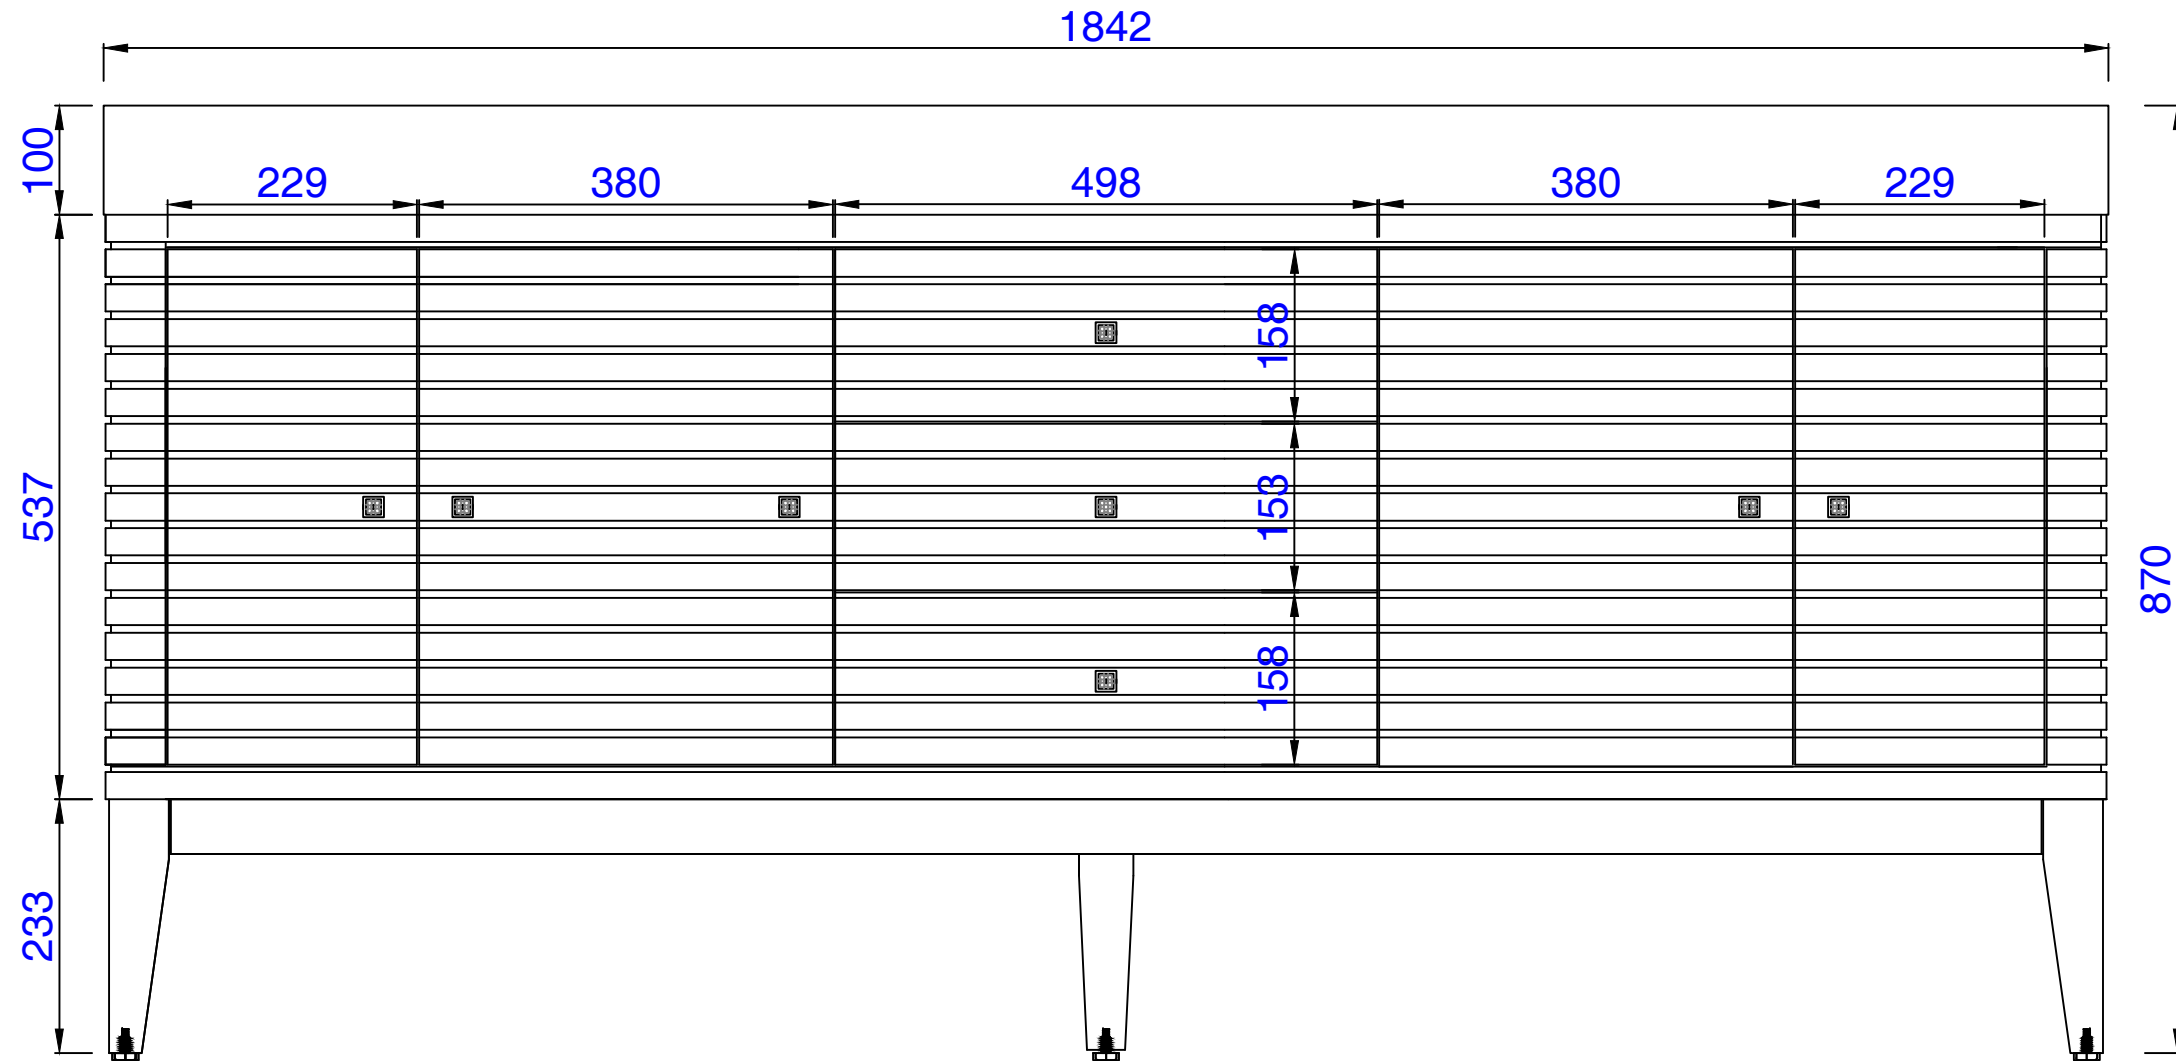

72"

Item Number:  
210-V72-GW  
210-V72-WLT  
210-V72-WW

JAMES MARTIN

VANITIES™

**Linear 72" Cabinet**  
Diagrams with Dimensions  
page 01 of 03

NOTE ONE: Countertop with integrated sink is shown on this cabinet  
NOTE TWO: This vanity does not have a Backsplash.

NOTE ONE: Countertop with integrated sink is shown on this cabinet  
NOTE TWO: This vanity does not have a Backsplash.

Version:201912

1842mm

Item Number:  
210-V72-GW  
210-V72-WLT  
210-V72-WW

JAMES MARTIN

# Linear 1842mm Cabinet

Diagrams with Dimensions

page 01 of 03

NOTE ONE: Countertop with integrated sink is shown on this cabinet  
NOTE TWO: This vanity does not have a Backsplash.

Version:201912

1842mm

Item Number:  
210-V72-GW  
210-V72-WLT  
210-V72-WW

# Linear 1842mm Cabinet

Diagrams with Dimensions

page 02 of 03

NOTE ONE: Countertop with integrated sink is shown on this cabinet.

Version:201912

1842mm

Item Number:  
210-V72-GW  
210-V72-WLT  
210-V72-WW

JAMES MARTIN