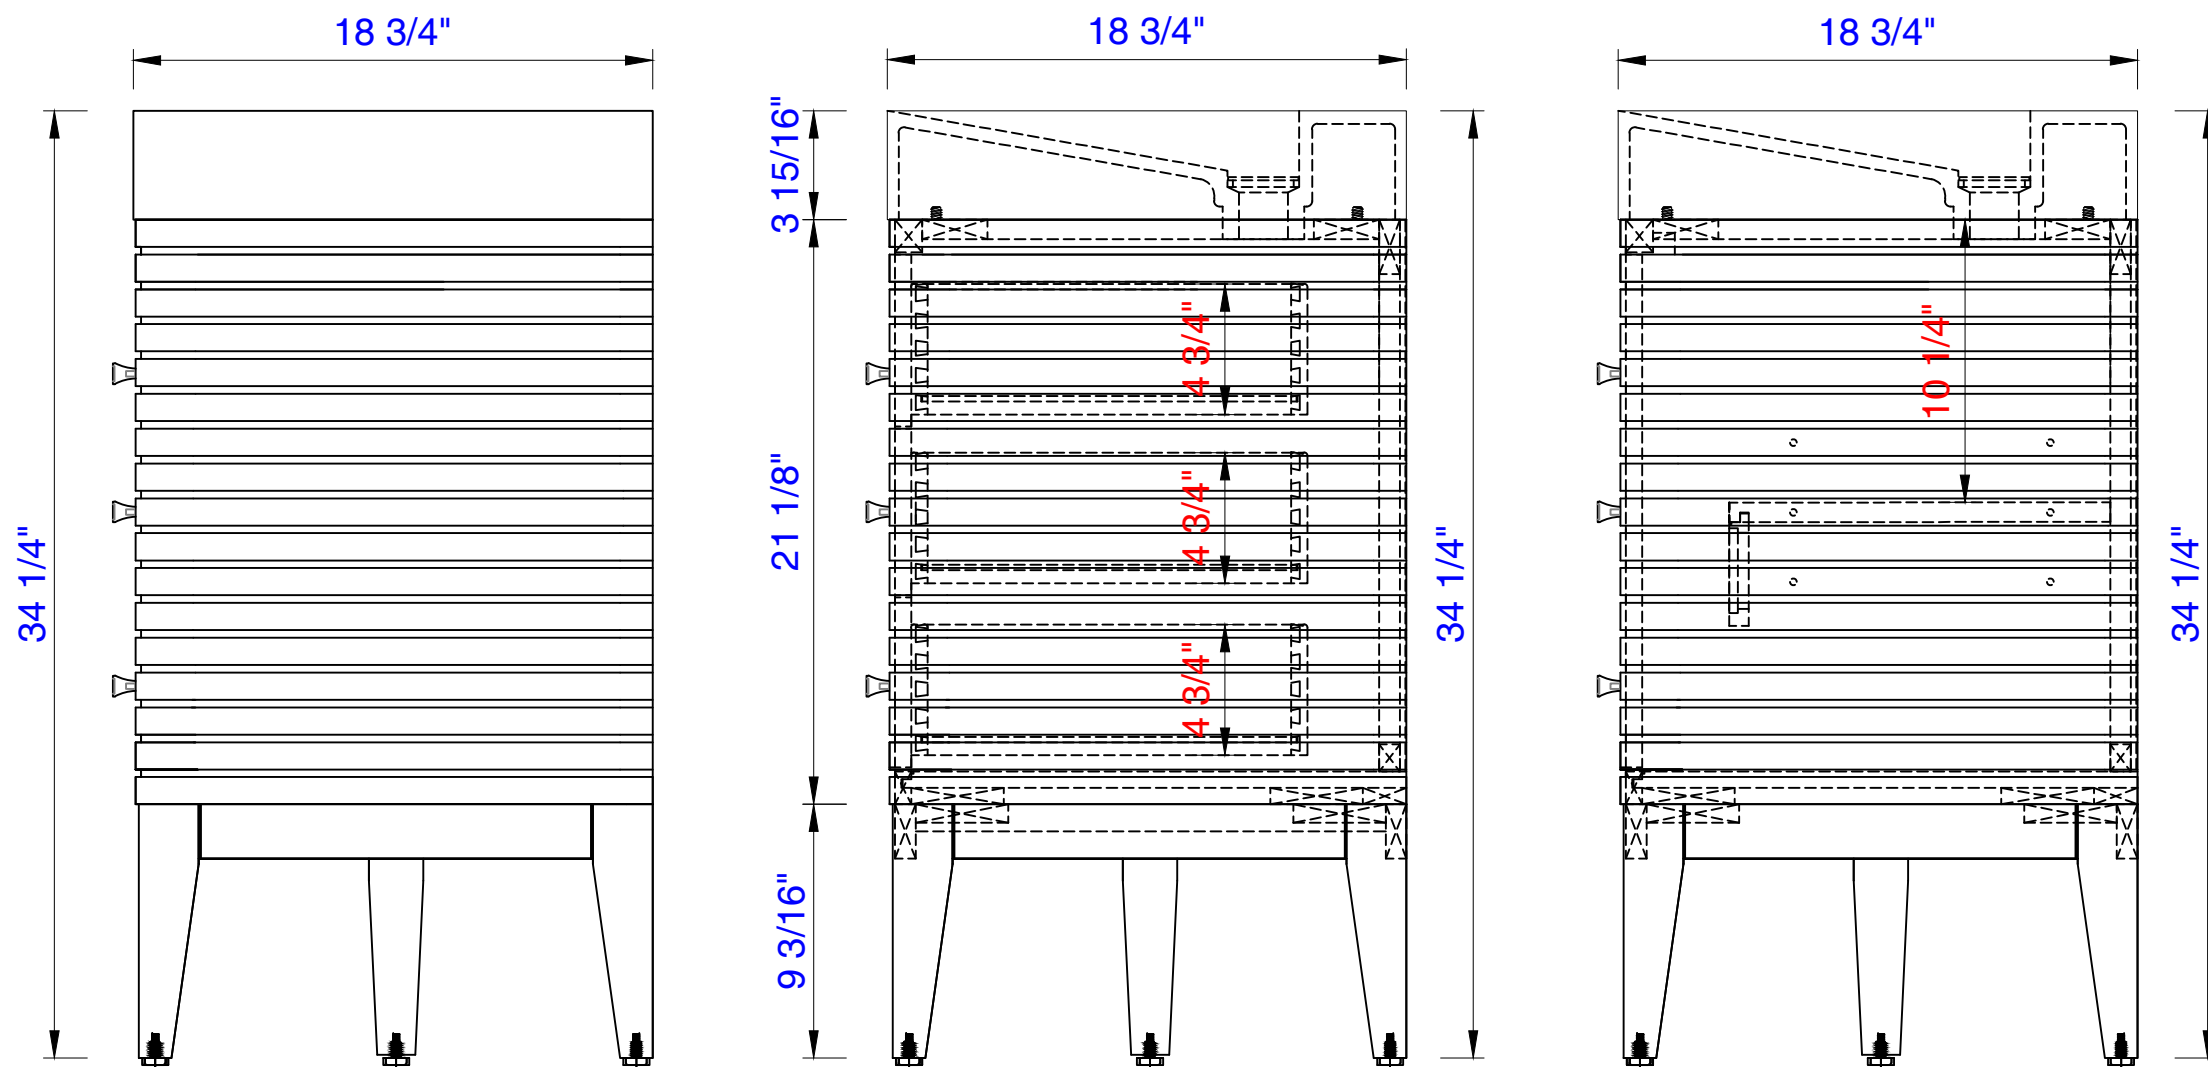

72"

Item Number:  
210-V72-GW  
210-V72-WLT  
210-V72-WW

JAMES MARTIN

VANITIES™

**Linear 72" Cabinet**  
Diagrams with Dimensions  
page 01 of 03

NOTE ONE: Countertop with integrated sink is shown on this cabinet  
NOTE TWO: This vanity does not have a Backsplash.

Cabinet level 3

**NOTE ONE:** Countertop with integrated sink is shown on this cabinet.

Version:201912

72"

Item Number:  
210-V72-GW  
210-V72-WLT  
210-V72-WW

JAMES MARTIN

VANITIES™

**Linear 72" Cabinet**  
Diagrams with Dimensions  
page 03 of 03

# Linear 1842mm Cabinet

Diagrams with Dimensions

page 01 of 03

NOTE ONE: Countertop with integrated sink is shown on this cabinet  
NOTE TWO: This vanity does not have a Backsplash.

Version:201912

1842mm

Item Number:  
210-V72-GW  
210-V72-WLT  
210-V72-WW

# Linear 1842mm Cabinet

Diagrams with Dimensions

page 02 of 03

NOTE ONE: Countertop with integrated sink is shown on this cabinet.

Version:201912

1842mm

Item Number:  
210-V72-GW  
210-V72-WLT  
210-V72-WW

JAMES MARTIN