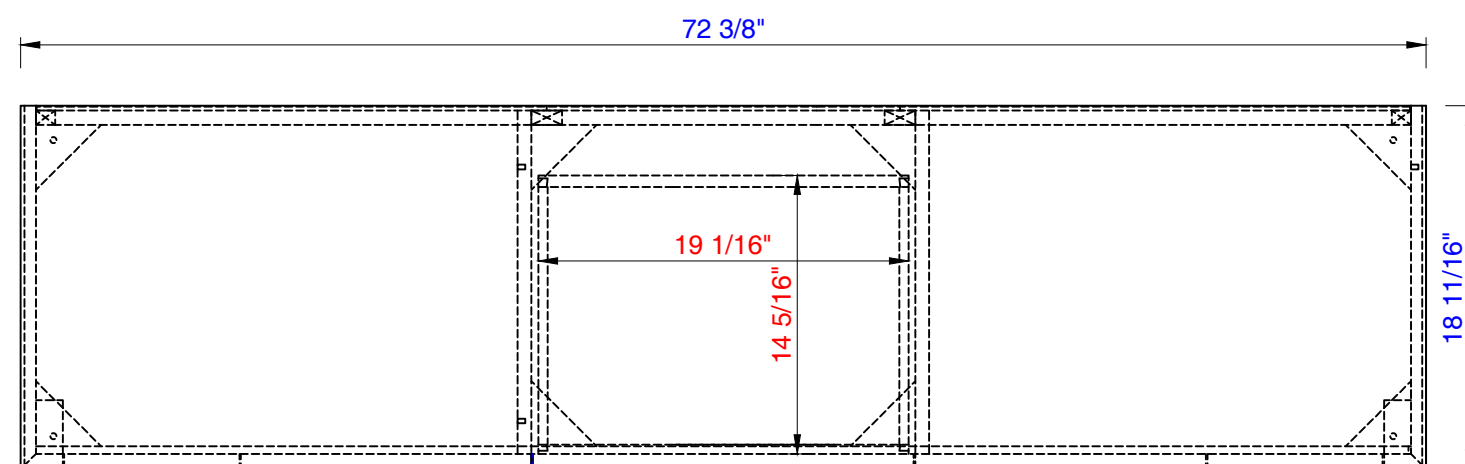

72"

Item Number:  
210-V72-GW  
210-V72-WLT  
210-V72-WW

JAMES MARTIN

VANITIES™

**Linear 72" Cabinet**  
Diagrams with Dimensions  
page 01 of 03

NOTE ONE: Countertop with integrated sink is shown on this cabinet  
NOTE TWO: This vanity does not have a Backsplash.

Version:201912

72"

Item Number:  
210-V72-GW  
210-V72-WLT  
210-V72-WW

JAMES MARTIN

VANITIES™

**Linear 72" Cabinet**  
Diagrams with Dimensions  
page 02 of 03

Top

Cabinet level 1

Cabinet level 3

**NOTE ONE:** Countertop with integrated sink is shown on this cabinet.

Version:201912

72"

Item Number:  
210-V72-GW  
210-V72-WLT  
210-V72-WW

JAMES MARTIN

VANITIES™

**Linear 72" Cabinet**  
Diagrams with Dimensions  
page 03 of 03

# Linear 1842mm Cabinet

Diagrams with Dimensions

page 02 of 03

NOTE ONE: Countertop with integrated sink is shown on this cabinet.

Version:201912

1842mm

Item Number:  
210-V72-GW  
210-V72-WLT  
210-V72-WW

JAMES MARTIN