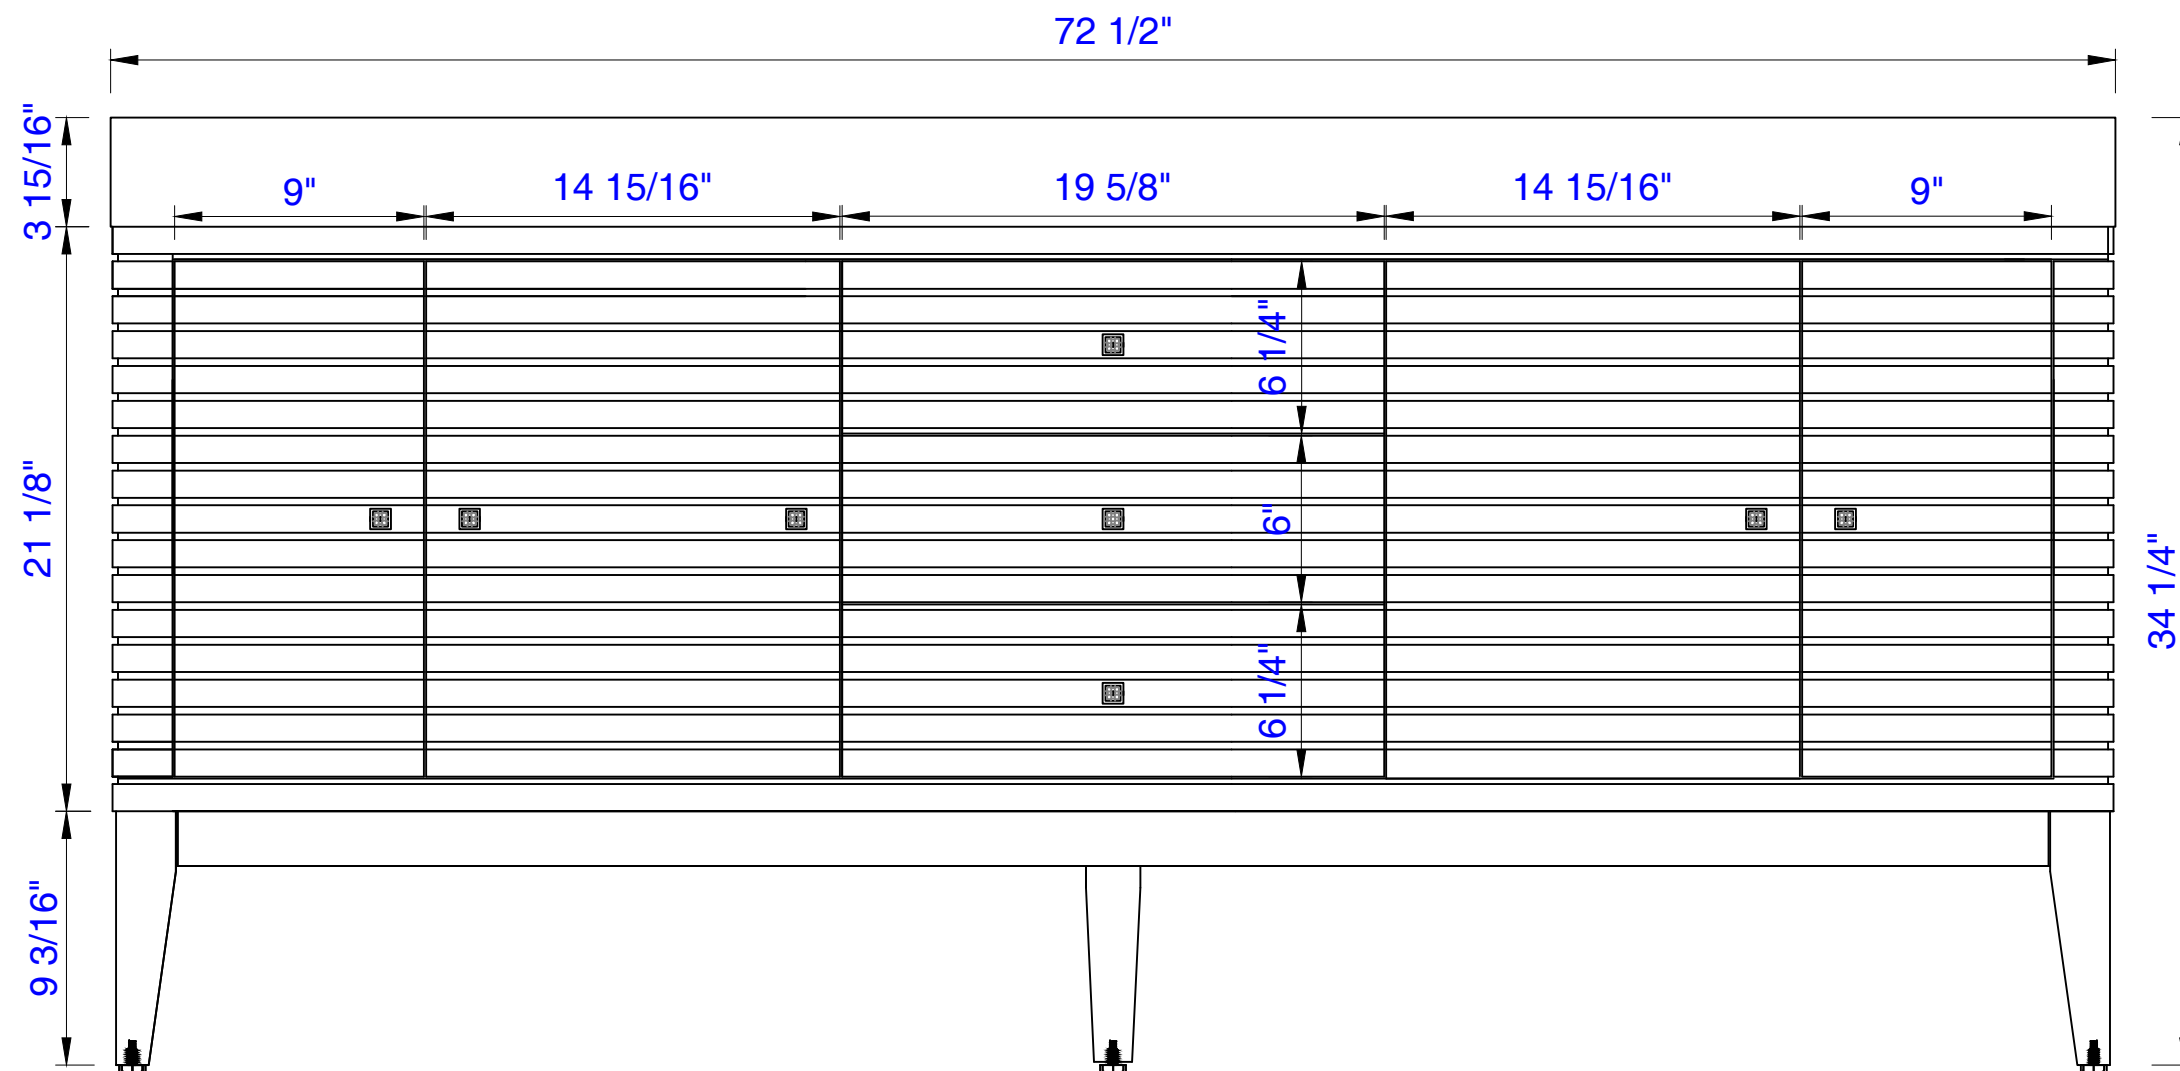

72"

Item Number:  
210-V72-GW  
210-V72-WLT  
210-V72-WW

JAMES MARTIN

VANITIES™

**Linear 72" Cabinet**  
Diagrams with Dimensions  
page 01 of 03

NOTE ONE: Countertop with integrated sink is shown on this cabinet  
NOTE TWO: This vanity does not have a Backsplash.

Version:201912

72"

Item Number:  
210-V72-GW  
210-V72-WLT  
210-V72-WW

JAMES MARTIN

VANITIES™

**Linear 72" Cabinet**  
Diagrams with Dimensions  
page 02 of 03

Top

Cabinet level 1

Cabinet level 3

**NOTE ONE:** Countertop with integrated sink is shown on this cabinet.

Version:201912

72"

Item Number:  
210-V72-GW  
210-V72-WLT  
210-V72-WW

JAMES MARTIN

VANITIES™

**Linear 72" Cabinet**  
Diagrams with Dimensions  
page 03 of 03

# Linear 1842mm Cabinet

Diagrams with Dimensions

page 02 of 03

NOTE ONE: Countertop with integrated sink is shown on this cabinet.

Version:201912

1842mm

Item Number:  
210-V72-GW  
210-V72-WLT  
210-V72-WW

JAMES MARTIN