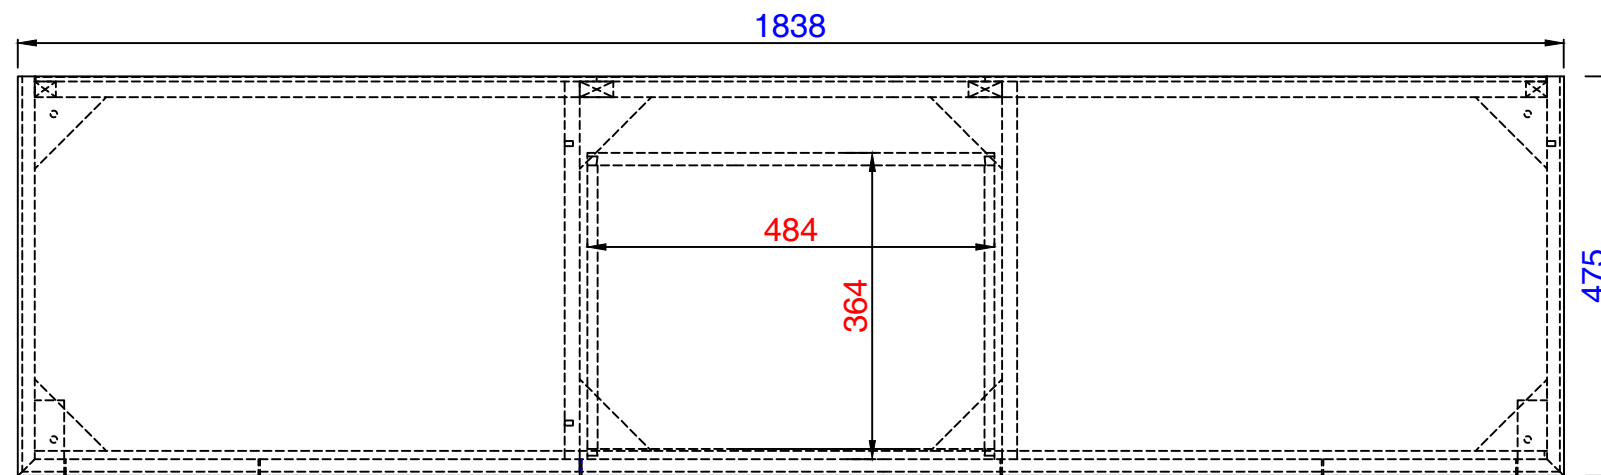

# Linear 1842mm Cabinet

Diagrams with Dimensions

page 01 of 03

NOTE ONE: Countertop with integrated sink is shown on this cabinet  
NOTE TWO: This vanity does not have a Backsplash.

Version:201912

1842mm

Item Number:  
210-V72-GW  
210-V72-WLT  
210-V72-WW

# Linear 1842mm Cabinet

Diagrams with Dimensions

page 02 of 03

NOTE ONE: Countertop with integrated sink is shown on this cabinet.

Version:201912

1842mm

Item Number:  
210-V72-GW  
210-V72-WLT  
210-V72-WW

JAMES MARTIN