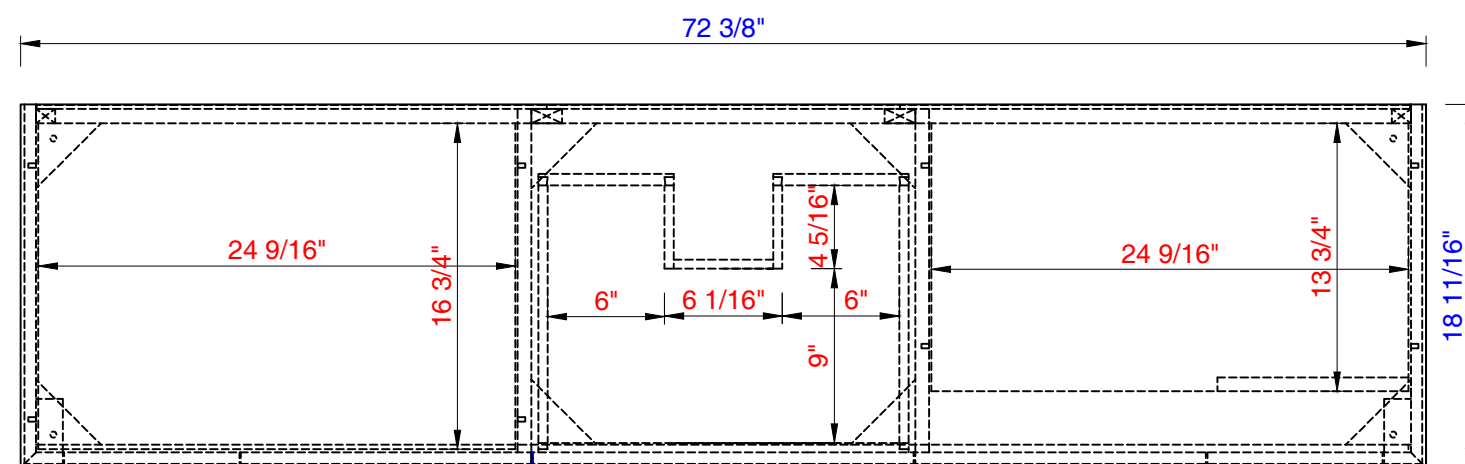

72"

Item Number:  
210-V72-GW  
210-V72-WLT  
210-V72-WW

JAMES MARTIN

VANITIES™

**Linear 72" Cabinet**  
Diagrams with Dimensions  
page 01 of 03

NOTE ONE: Countertop with integrated sink is shown on this cabinet  
NOTE TWO: This vanity does not have a Backsplash.

Version:201912

72"

Item Number:  
210-V72-GW  
210-V72-WLT  
210-V72-WW

JAMES MARTIN

VANITIES™

**Linear 72" Cabinet**  
Diagrams with Dimensions  
page 02 of 03

Top

Cabinet level 1

Cabinet level 3

**NOTE ONE:** Countertop with integrated sink is shown on this cabinet.

Version:201912

72"

Item Number:  
210-V72-GW  
210-V72-WLT  
210-V72-WW

JAMES MARTIN

VANITIES™

**Linear 72" Cabinet**  
Diagrams with Dimensions  
page 03 of 03

# Linear 1842mm Cabinet

Diagrams with Dimensions

page 02 of 03

NOTE ONE: Countertop with integrated sink is shown on this cabinet.

Version:201912

1842mm

Item Number:  
210-V72-GW  
210-V72-WLT  
210-V72-WW

JAMES MARTIN