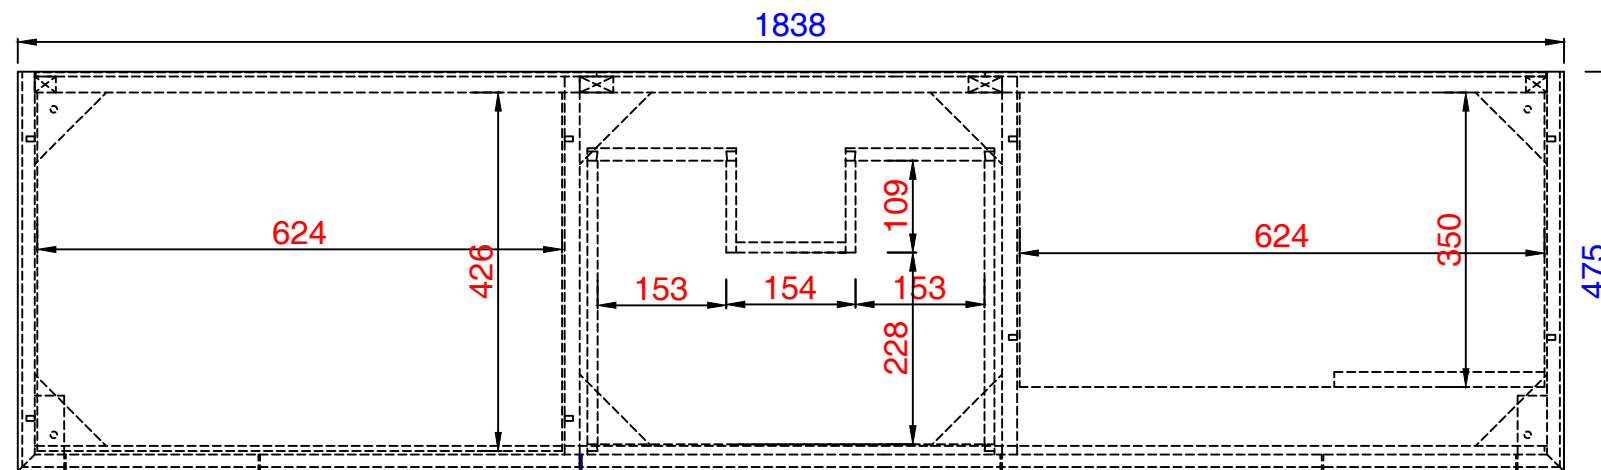

72"

Item Number:  
210-V72-GW  
210-V72-WLT  
210-V72-WW

JAMES MARTIN

VANITIES™

**Linear 72" Cabinet**  
Diagrams with Dimensions  
page 01 of 03

NOTE ONE: Countertop with integrated sink is shown on this cabinet  
NOTE TWO: This vanity does not have a Backsplash.

# Linear 1842mm Cabinet

Diagrams with Dimensions

page 01 of 03

NOTE ONE: Countertop with integrated sink is shown on this cabinet  
NOTE TWO: This vanity does not have a Backsplash.

Version:201912

1842mm

Item Number:  
210-V72-GW  
210-V72-WLT  
210-V72-WW

# Linear 1842mm Cabinet

Diagrams with Dimensions

page 02 of 03

NOTE ONE: Countertop with integrated sink is shown on this cabinet.

Version:201912

1842mm

Item Number:  
210-V72-GW  
210-V72-WLT  
210-V72-WW

JAMES MARTIN

# Linear 1842mm Cabinet

Diagrams with Dimensions

page 03 of 03

NOTE ONE: Countertop with integrated sink is shown on this cabinet  
NOTE TWO: This vanity does not have a Backsplash.

Version:201912