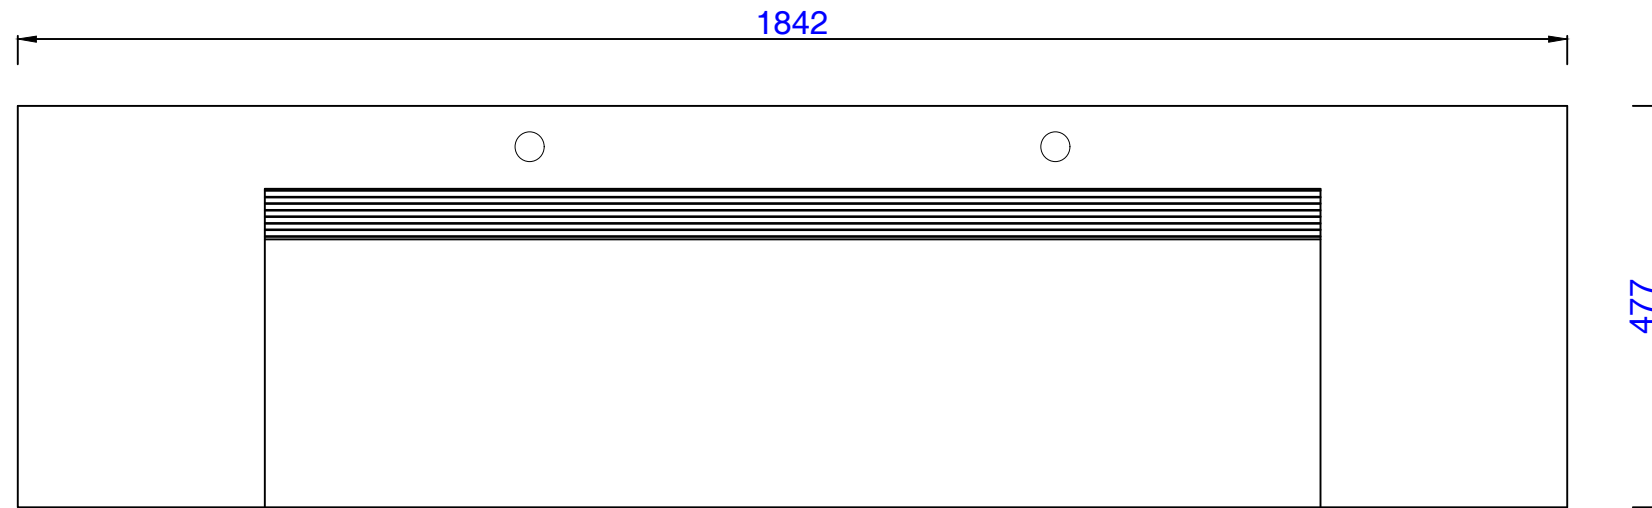

# Linear 1842mm Cabinet

Diagrams with Dimensions

page 02 of 03

NOTE ONE: Countertop with integrated sink is shown on this cabinet.

Version:201912

1842mm

Item Number:  
210-V72-GW  
210-V72-WLT  
210-V72-WW

JAMES MARTIN