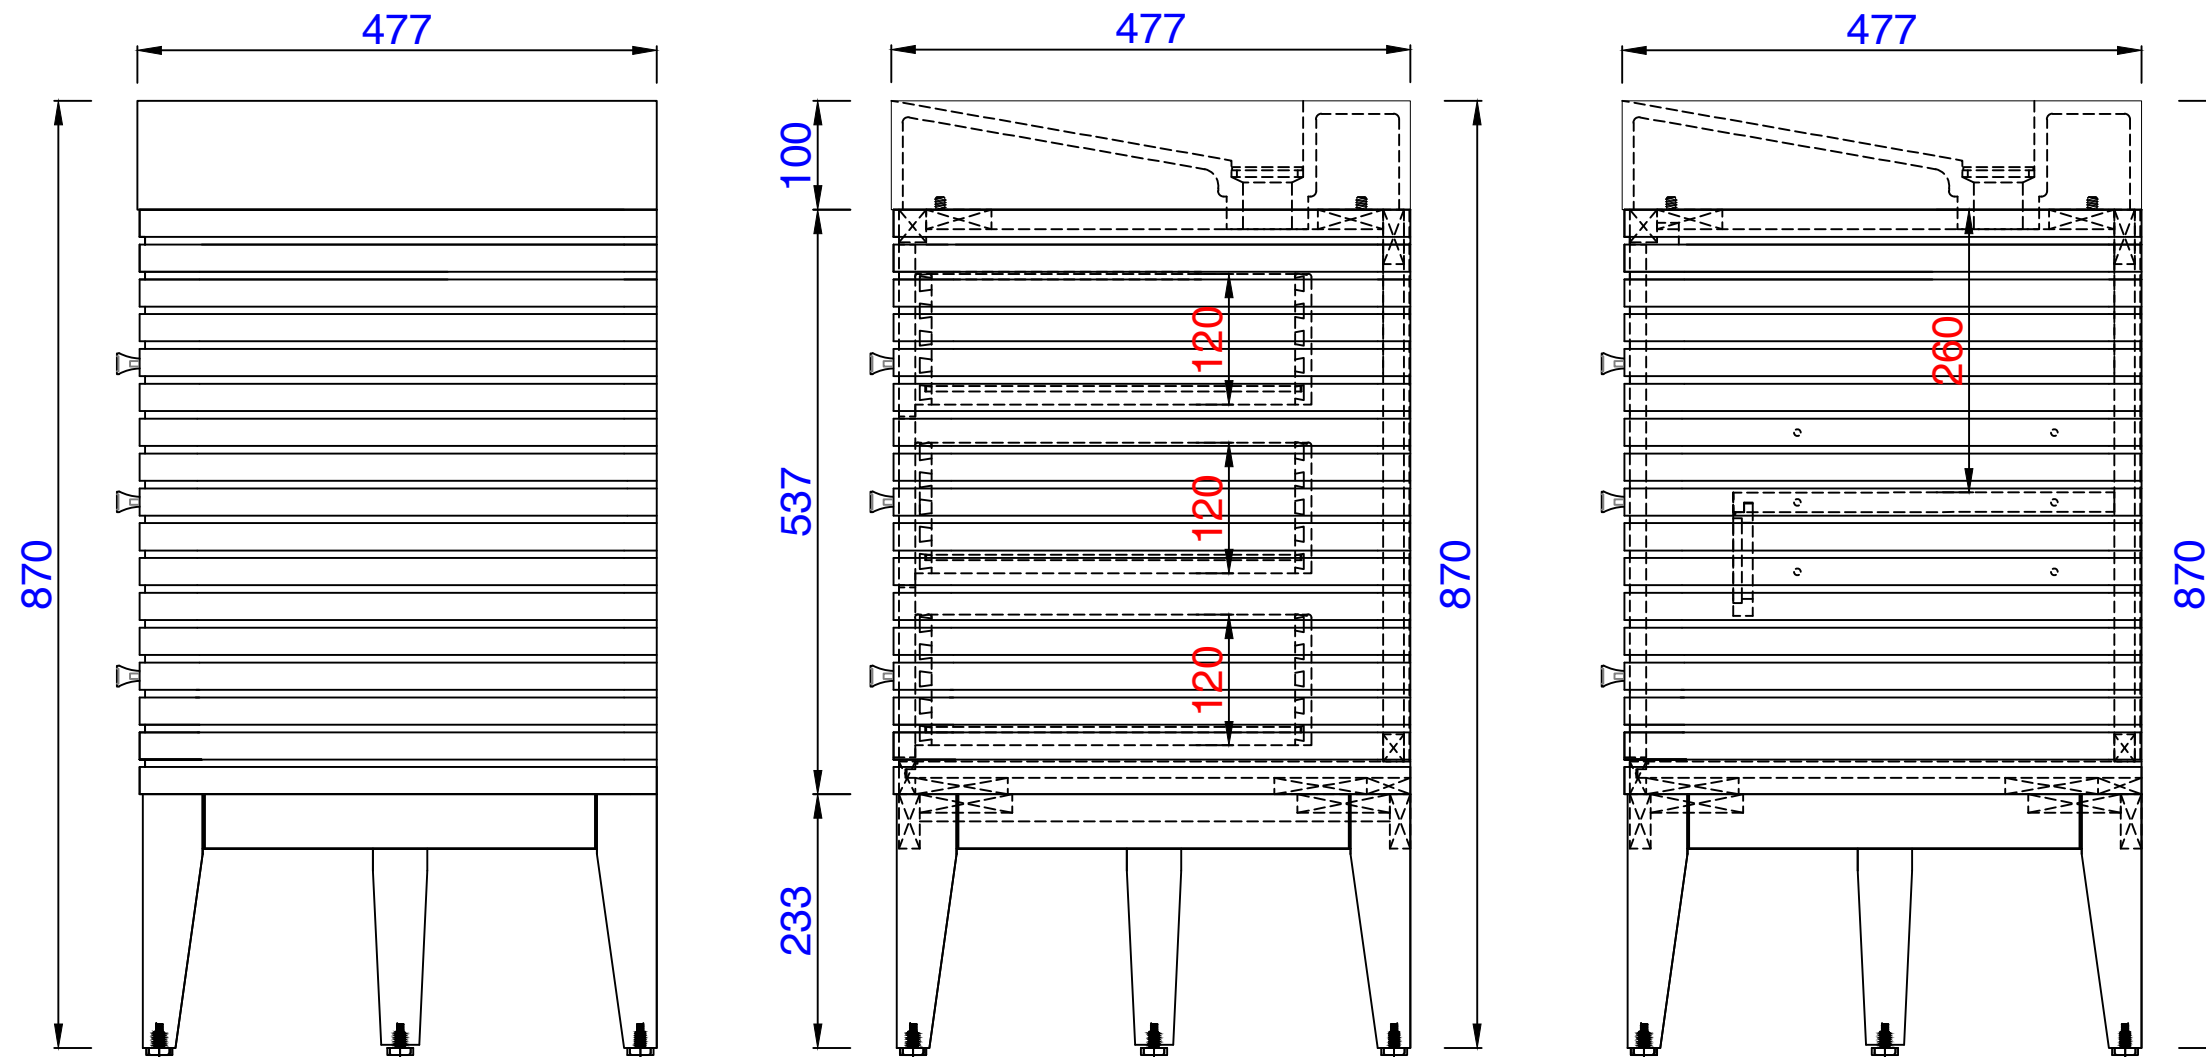

72"

Item Number:  
210-V72-GW  
210-V72-WLT  
210-V72-WW

JAMES MARTIN

VANITIES™

**Linear 72" Cabinet**  
Diagrams with Dimensions  
page 01 of 03

NOTE ONE: Countertop with integrated sink is shown on this cabinet  
NOTE TWO: This vanity does not have a Backsplash.

# Linear 1842mm Cabinet

Diagrams with Dimensions

page 01 of 03

NOTE ONE: Countertop with integrated sink is shown on this cabinet  
NOTE TWO: This vanity does not have a Backsplash.

Version:201912

1842mm

Item Number:  
210-V72-GW  
210-V72-WLT  
210-V72-WW

# Linear 1842mm Cabinet

Diagrams with Dimensions

page 02 of 03

NOTE ONE: Countertop with integrated sink is shown on this cabinet.

Version:201912

1842mm

Item Number:  
210-V72-GW  
210-V72-WLT  
210-V72-WW

JAMES MARTIN

# Linear 1842mm Cabinet

Diagrams with Dimensions

page 03 of 03

NOTE ONE: Countertop with integrated sink is shown on this cabinet  
NOTE TWO: This vanity does not have a Backsplash.

Version:201912